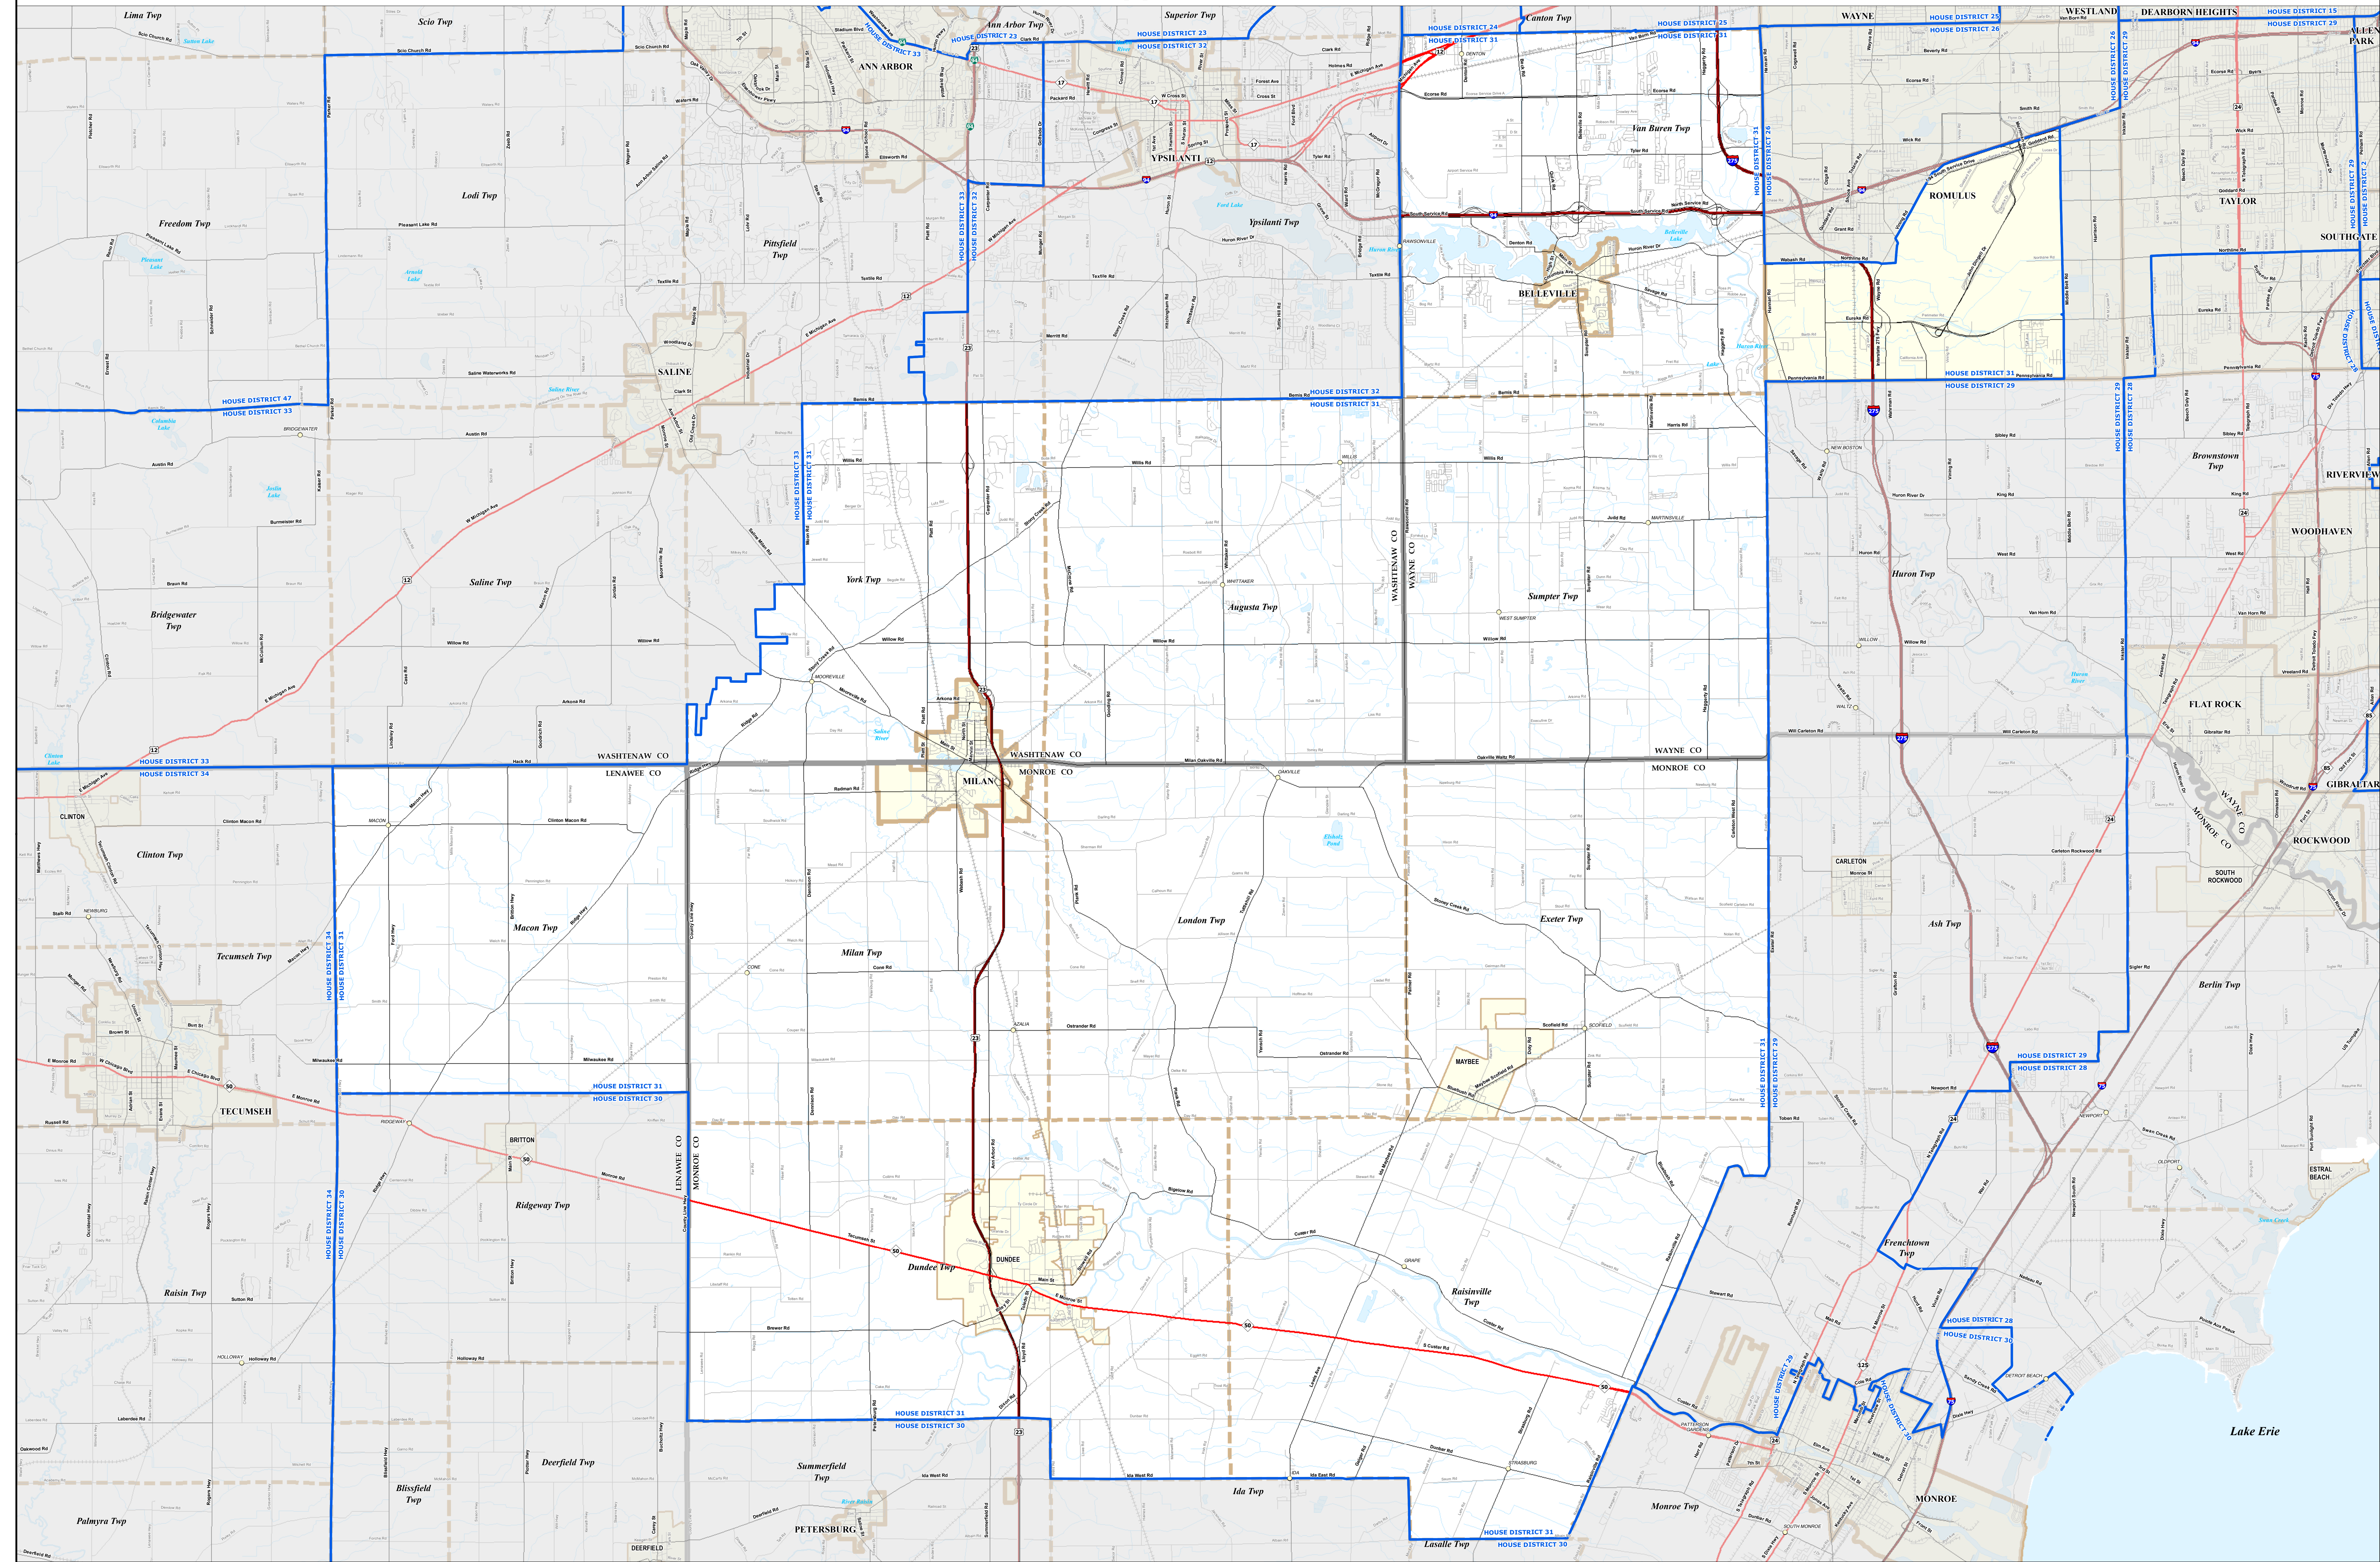

MICHIGAN STATE HOUSE DISTRICT 31

2021 Apportionment Plan

0 1 2 Miles

Legend			
	House District		Township
	City		County
	Village		State
	Unincorporated Place		Freeway
			Highway
			Primary Road
			Local Road
			Railroad
			Water Feature
			River, Stream, or Drain